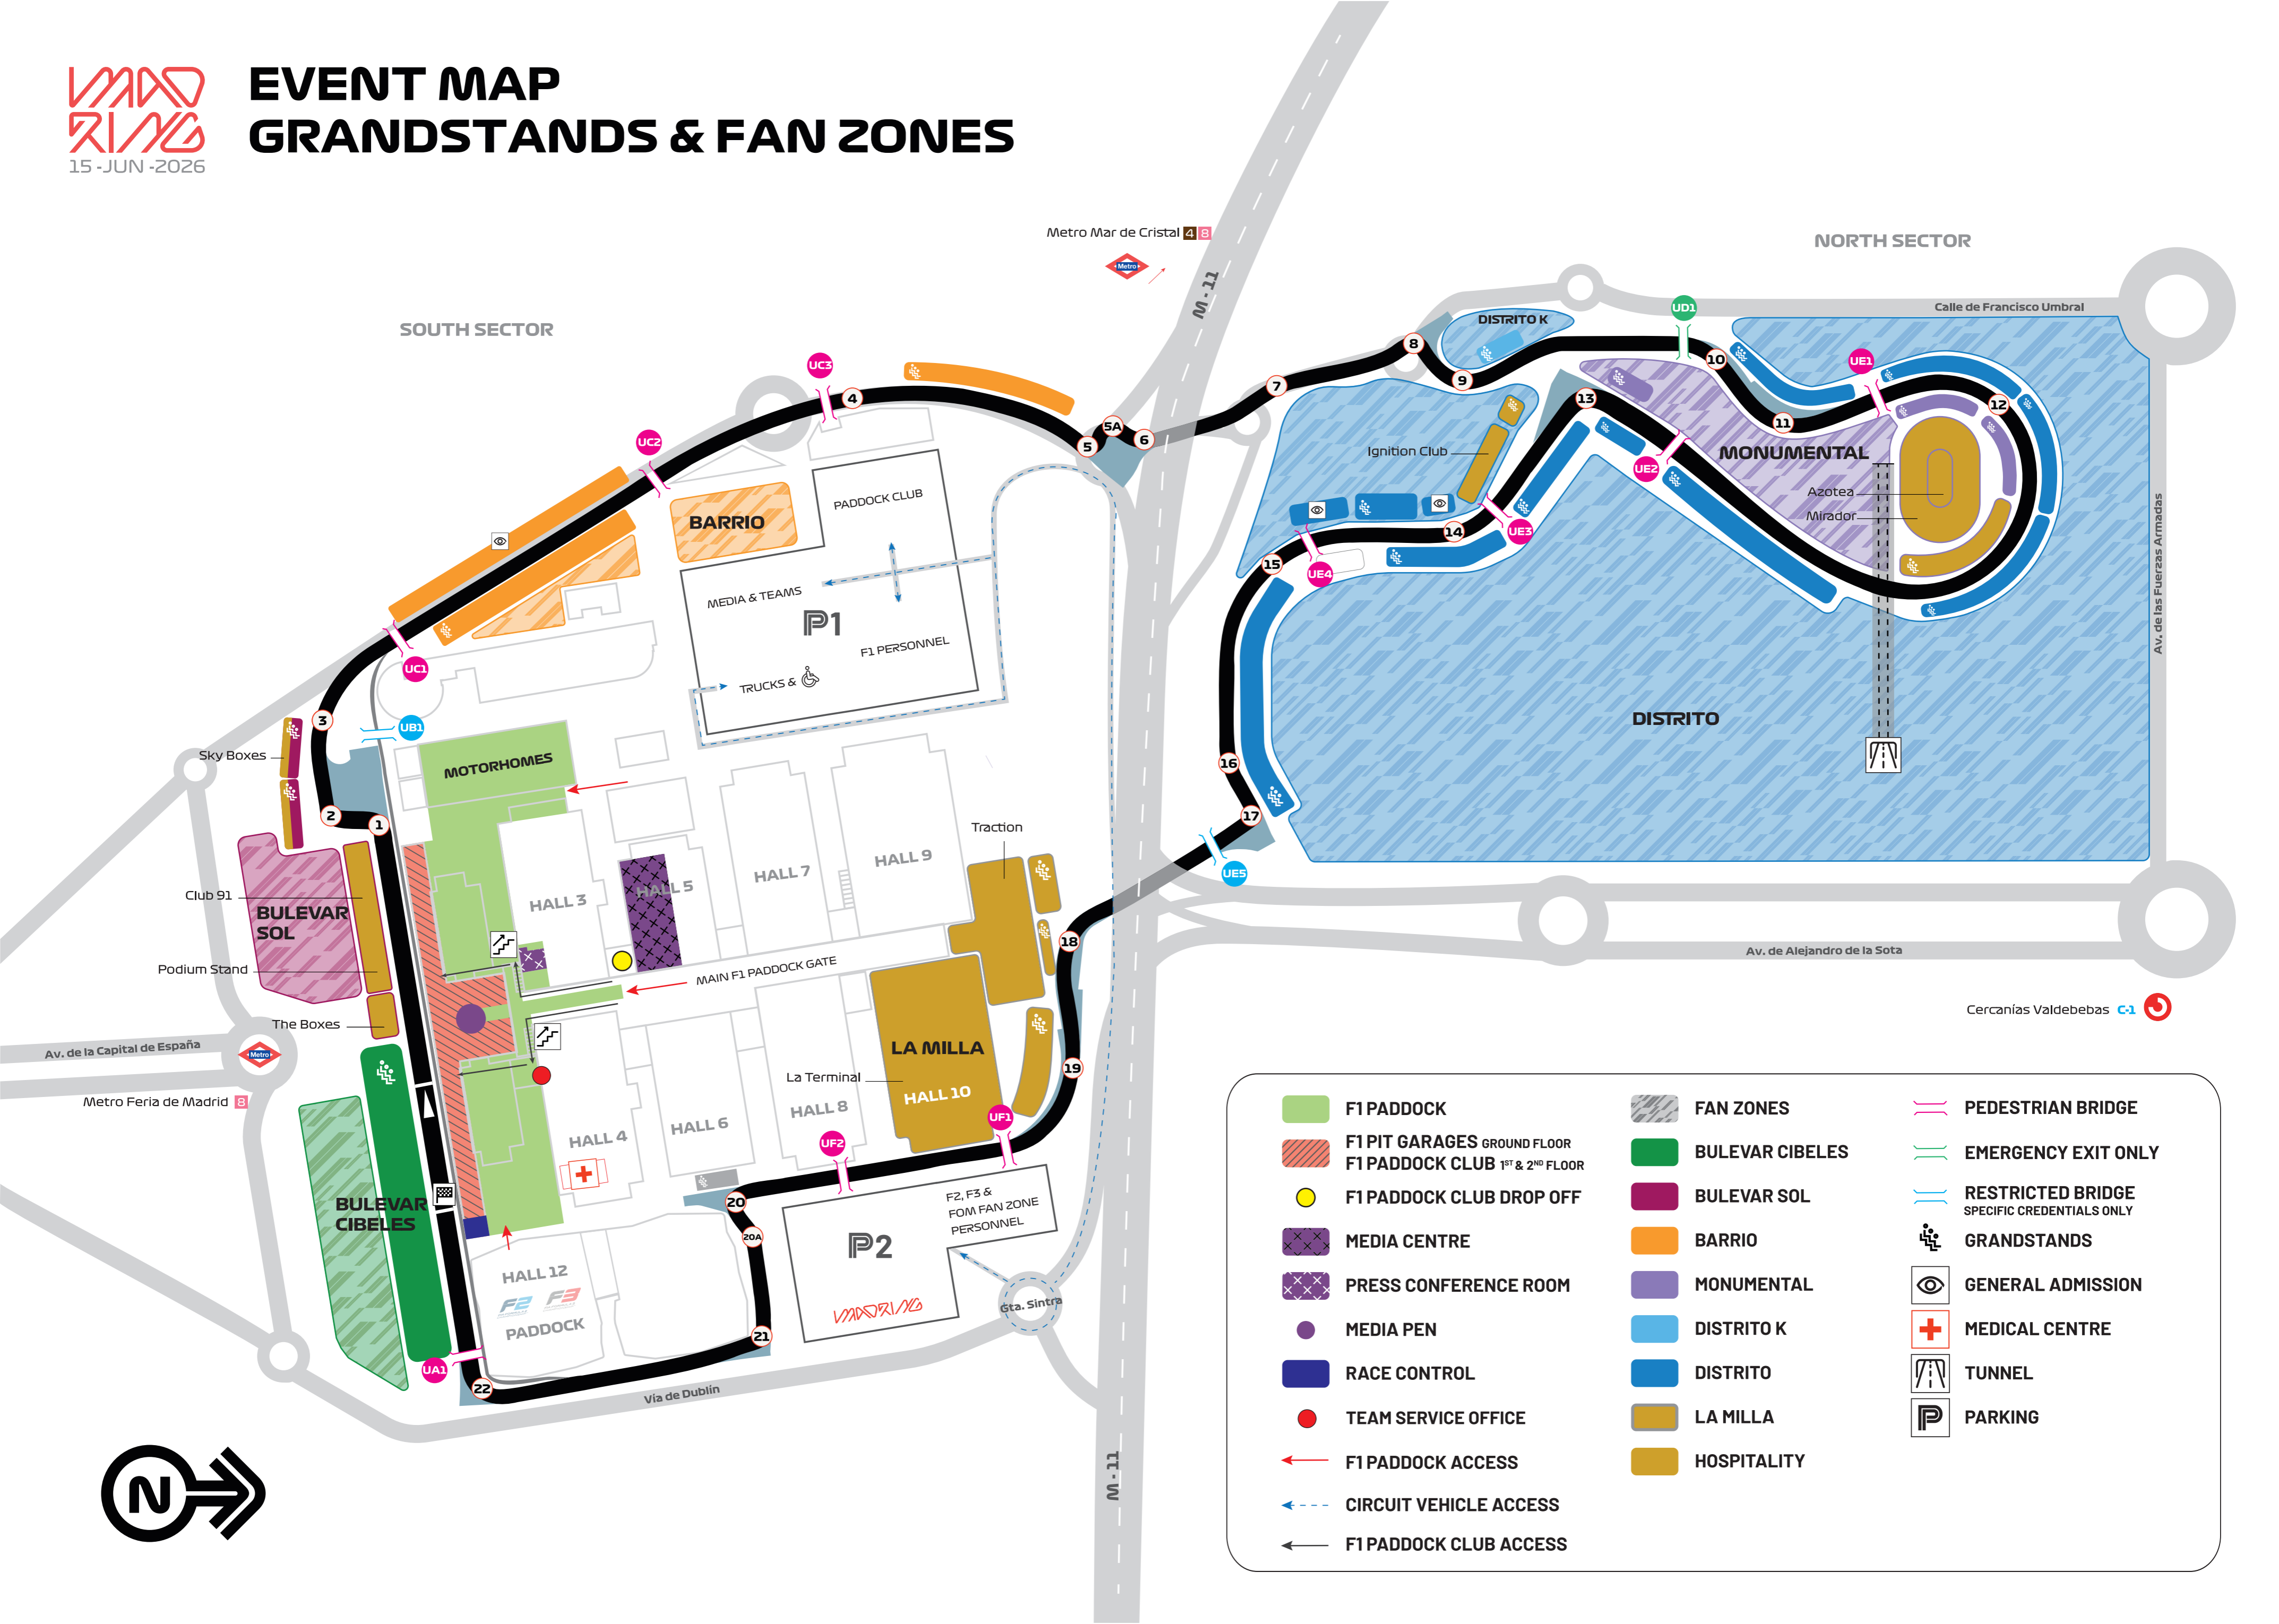

# EVENT MAP GRANDSTANDS & FAN ZONES

	F1 Paddock		FAN ZONES		PEDESTRIAN BRIDGE
	F1 PIT GARAGES GROUND FLOOR F1 Paddock Club 1 <sup>ST</sup> & 2 <sup>ND</sup> FLOOR		BULEVAR CIBELES		EMERGENCY EXIT ONLY
	F1 Paddock Club Drop Off		BULEVAR SOL		RESTRICTED BRIDGE SPECIFIC CREDENTIALS ONLY
	MEDIA CENTRE		BARRIO		GRANDSTANDS
	PRESS CONFERENCE ROOM		MONUMENTAL		GENERAL ADMISSION
	MEDIA PEN		DISTRITO K		MEDICAL CENTRE
	RACE CONTROL		DISTRITO		TUNNEL
	TEAM SERVICE OFFICE		LA MILLA		PARKING
	F1 Paddock ACCESS		HOSPITALITY		
	CIRCUIT VEHICLE ACCESS				
	F1 Paddock CLUB ACCESS				